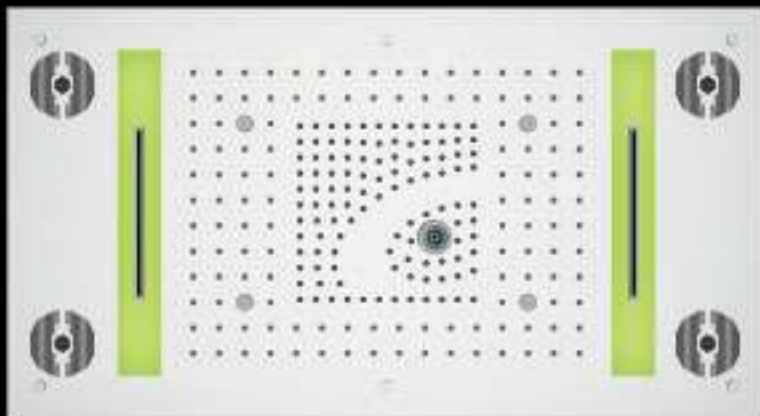

# Music Shower

**AMIGO MX**  
Size : 1000 x 750 mm

- Music Speaker
- Rain Shower
- Rain Intense
- Column Spray
- Mist
- Waterfall
- Chromotherapy
- Remote

**MARINO CX**  
Size : 700 x 500 mm

- Music Speaker
- Rain Shower
- Rain Intense
- Column Spray
- Mist
- Waterfall
- Chromotherapy
- Remote

**GEMINI MX**  
Size : 750 x 400 mm

- Music Speaker
- Rain shower
- Column Spray
- Mist
- LED Waterfall
- Chromotherapy
- Remote

**WISDOM SMART**  
Size : 800 x 600 mm

- Music Speaker
- Rain shower
- Rain Intense
- Mist
- Dual LED Waterfall
- Chromotherapy
- Remote