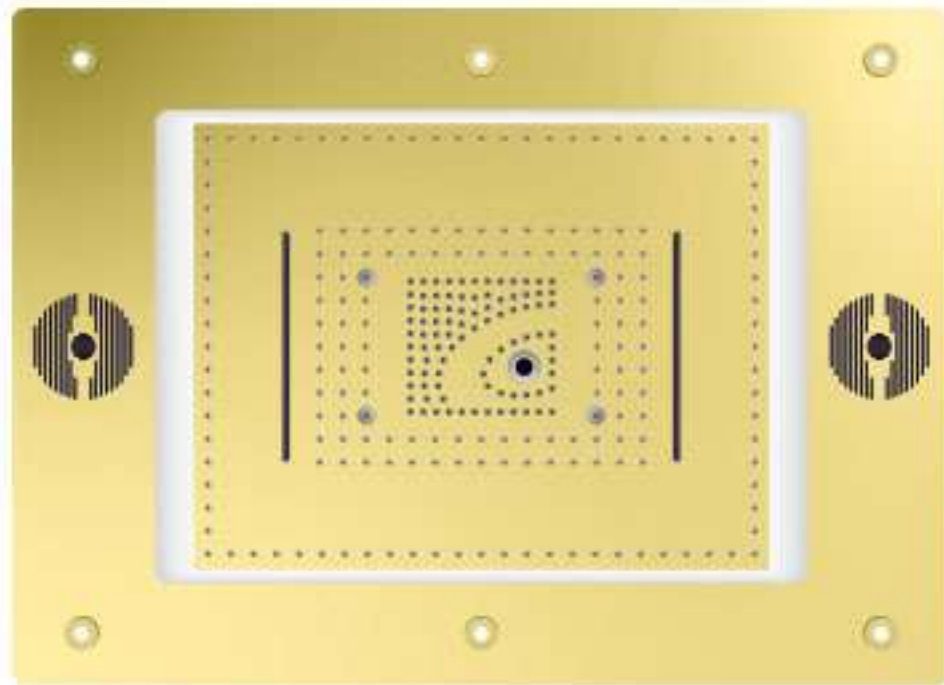

Chromotherapy

**AMIGO MX (PLATINUM BLACK)**  
Size : 1000 x 750 mm

Bluetooth  
Connectivity

GL AMIGO MX (GOLD)

AMIGO MX (ROSE GOLD)

AMIGO MX (BLACK)

COLOR OPTIONS

CHROME