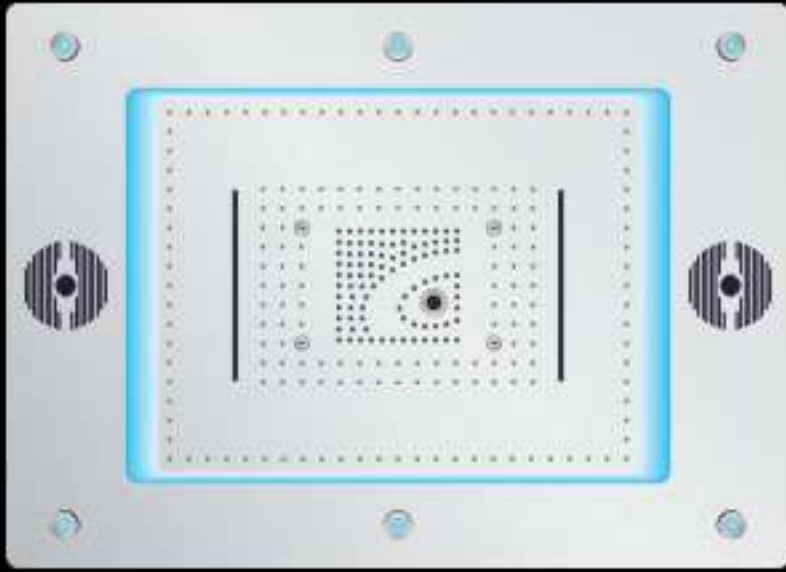

Music Shower

AMIGO MX
Size : 1000 x 750 mm

- Music Speaker
- Rain Shower
- Rain Intense
- Column Spray
- Mist
- Waterfall
- Chromotherapy
- Remote