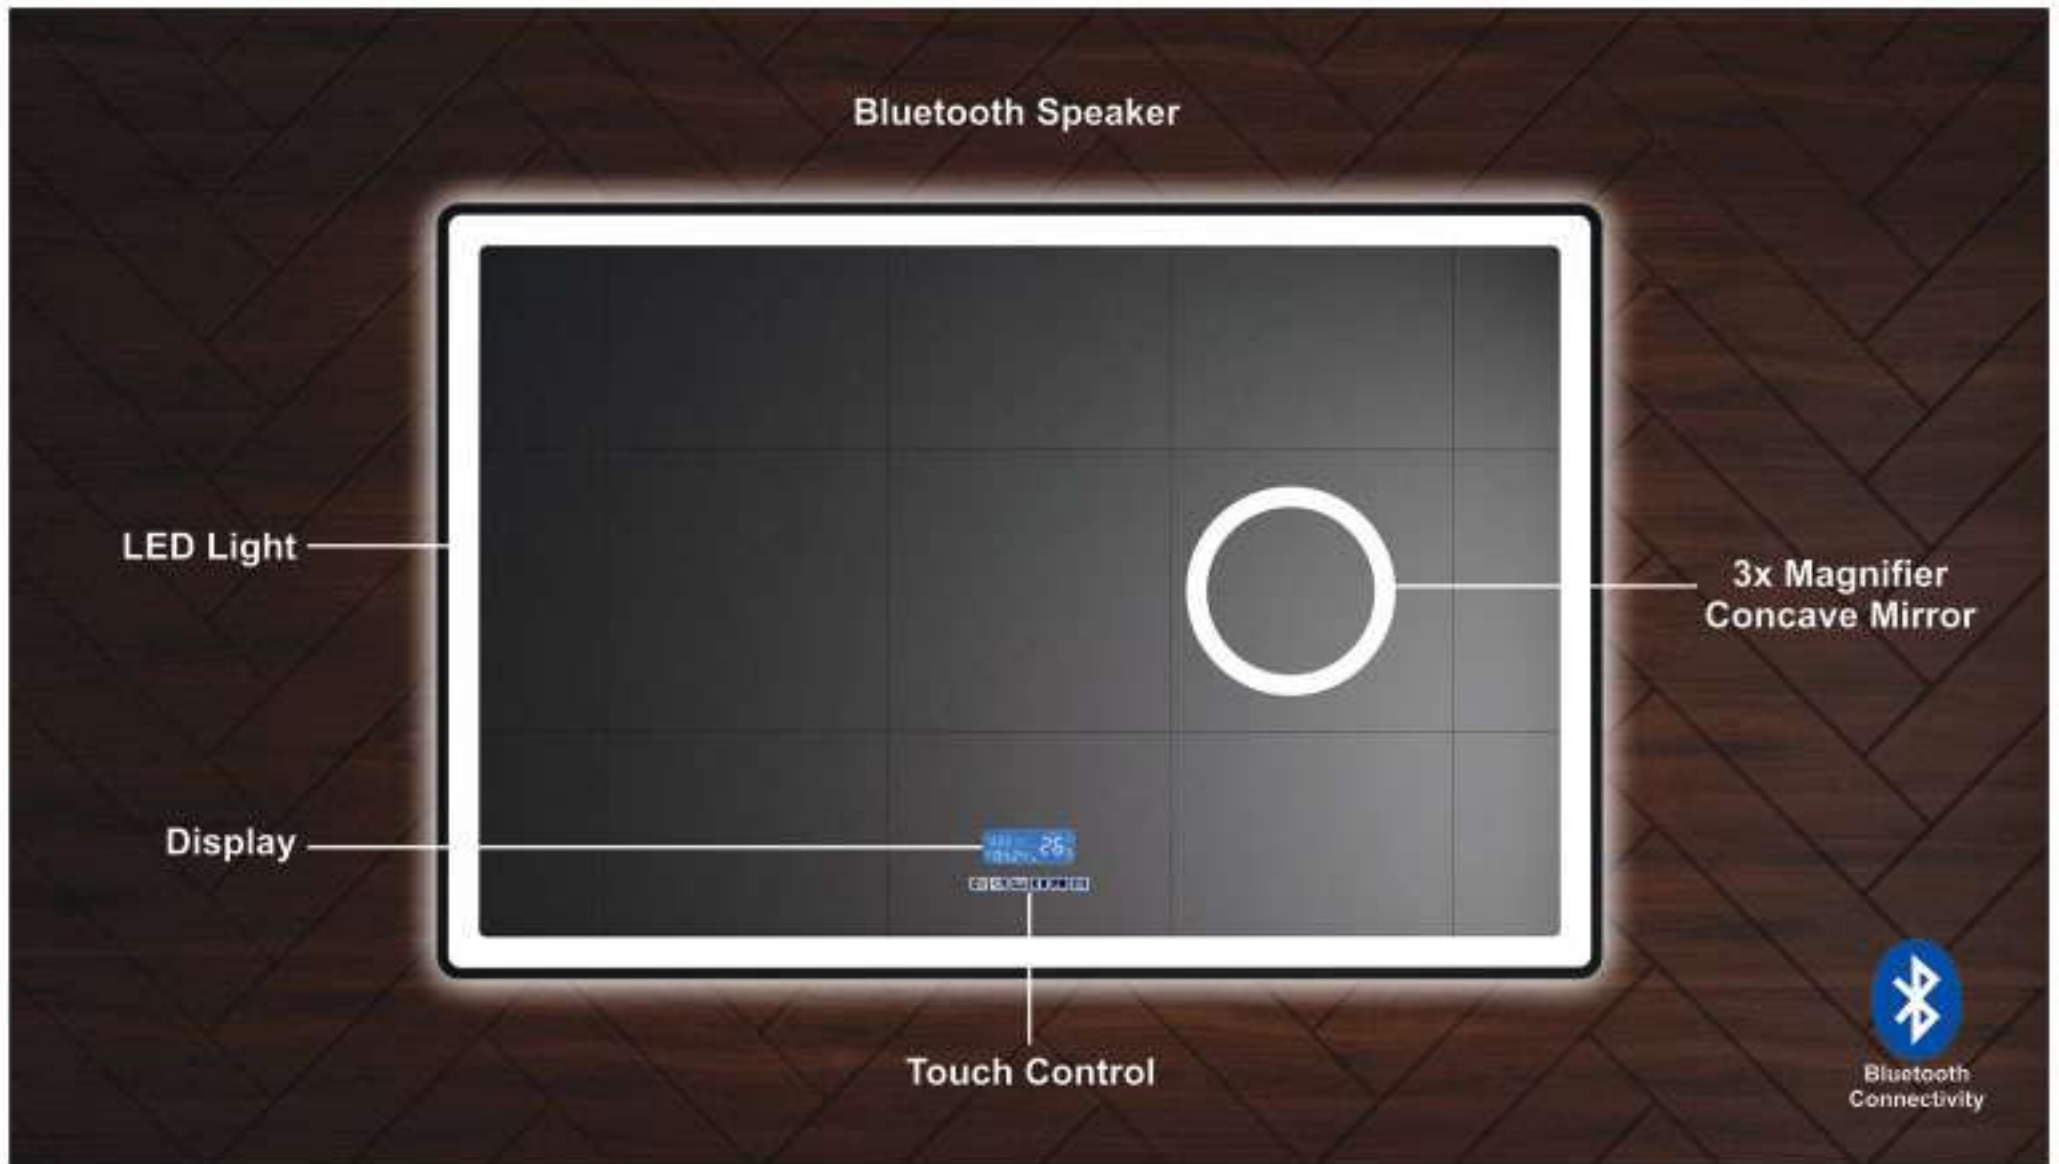

Munk with its sweeping curves and compact proportions. Munk is a beautiful and bold choice. You can offset its curves with industrial accents.

Intelligent mirrors projects direct light, eliminating shadows and distortions, to create the best environment for make-up application, shaving or that last check before you go out into the world.