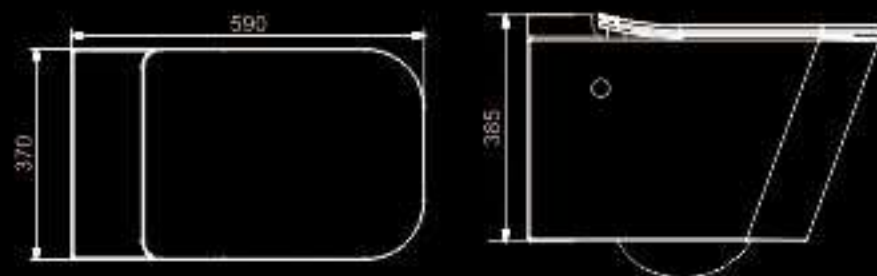

TANKLESS TOILET

An artistic blend of wall hung WC and direct flow through cistern is a unique concept. It enables you to raise your bathroom in a classy way along with minimal area occupied.

TRUMP TANKLESS TOILET
Size : 590 x 370 x 385 mm

Features:

- Save 30% Water
- Wall Hung
- Self Cleaning Glaze
- Fully Automatic Flip
- Soft Close Seat Cover