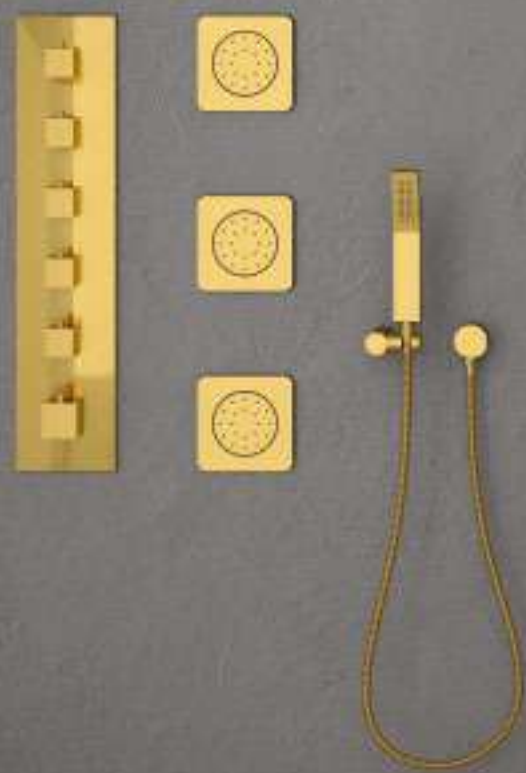

The warmth of gold meets the splendor of black. Gold is a flawless finish with a touch of charming luxury. Black is always elegant in nature, yet vibrantly global in spirit. Evolve your bath spaces evocatively as the tantalizing teal of black complements the romantic elegance of gold perfectly.