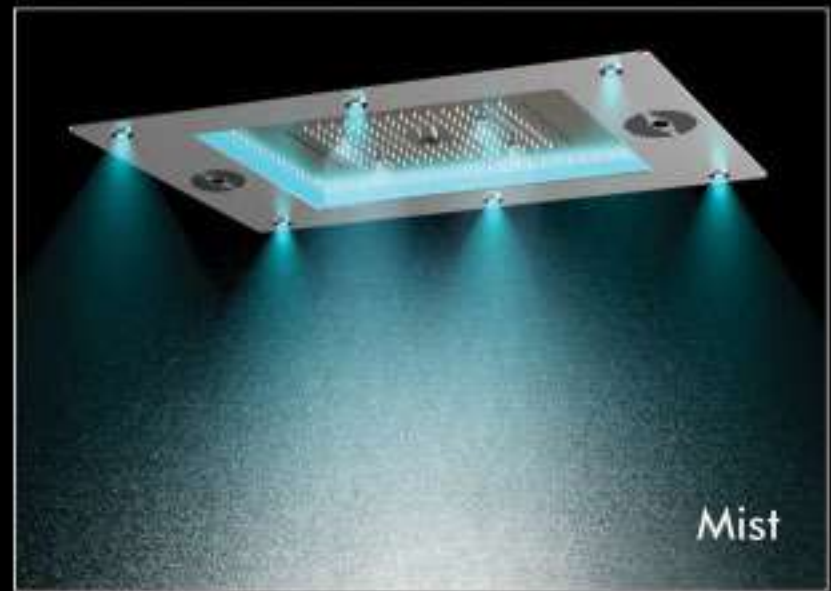

Column

Mist

Rain

AMIGO MX

*Music Shower*

**AMIGO**  
Size : 1000 x 750 mm

  
Bluetooth  
Connectivity

							
Music Speaker	Rain shower	Rain Intense	Column Spray	Mist	Double Waterfall	Dual Chromotherapy	Remote

**FUNCTIONS**

COLSTON

WISDOM SMART  
Size : 800 x 600 mm

*Music Shower*

Bluetooth  
Connectivity

Music Speaker

Rain shower

Rain Intense