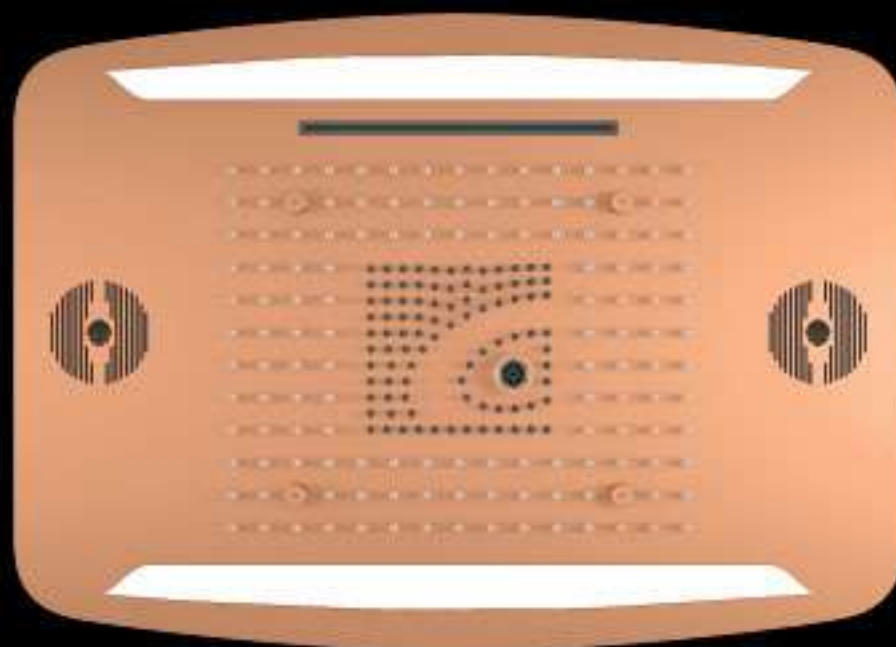

GOLD

ROSE GOLD

BLACK

PLATINUM BLACK

MARINO CX  
Size : 700 x 500 mm

-   
Music Speaker
-   
Rain Shower
-   
Rain Intense
-   
Column Spray
-   
Mist
-   
Waterfall
-   
Chromotherapy
-   
Remote

GEMINI MX  
Size : 750 x 400 mm

-   
Music Speaker
-   
Rain shower
-   
Column Spray
-   
Mist
-   
LED Waterfall
-   
Chromotherapy
-   
Remote

COLOR OPTIONS

**STORM**  
Size : 600 x 600 mm

**WALK MIST**  
Size : 600 x 600 mm

**BRISBANE MIST**  
Size : 600 x 450 mm