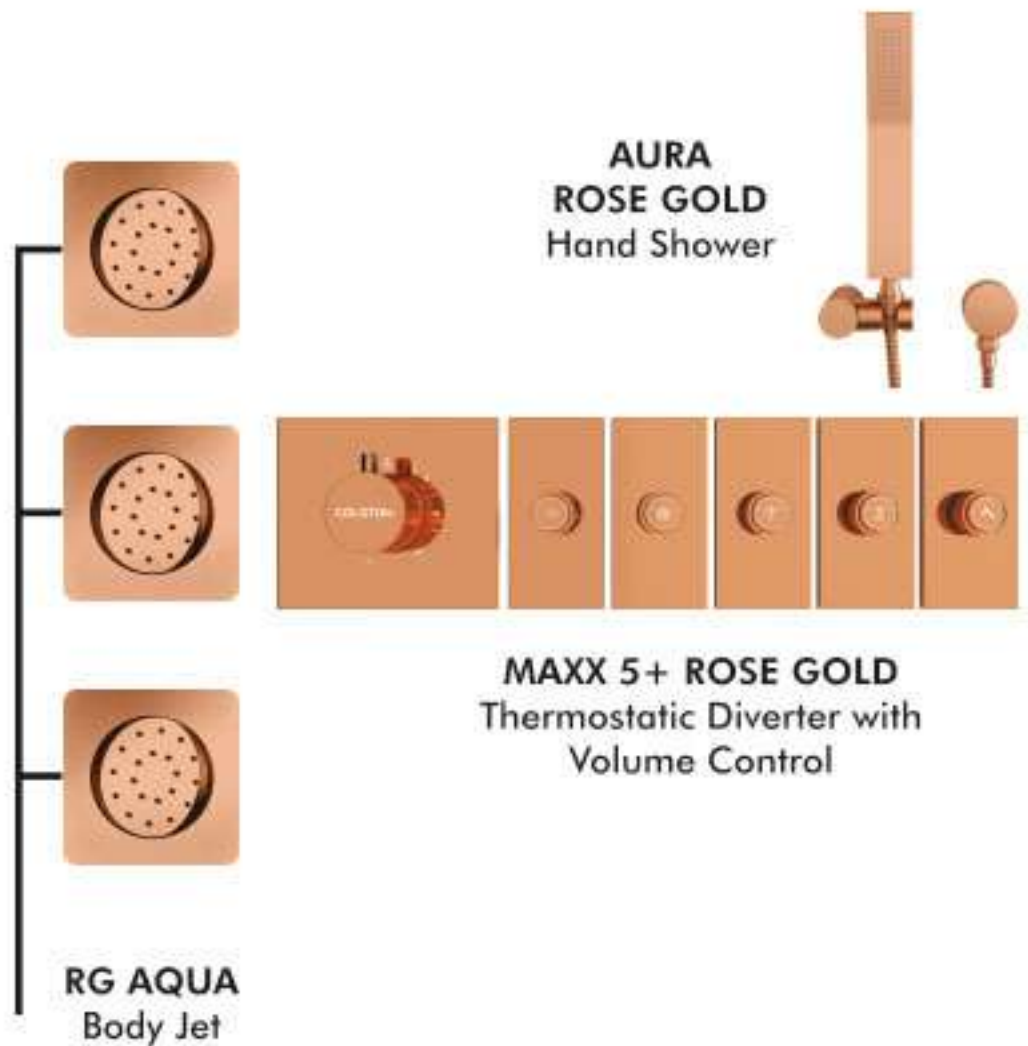

*Strong aesthetic and appealing impact with Geometric Grid design. Like a real sculpture, The Matrix faucet mixer is so worked inside that it evokes the dynamism and geometries of a 3D effect.*

**AURA ROSE GOLD**  
Wall Mounted Concealed  
Basin Mixer with Spout

**OPTUS ROSE GOLD**  
Size: 380 x 380 x 430 mm

**FLUSH PLATE WITH  
CONCEALED TANK**

**PURE WC (ROSE GOLD)**  
Size: 520 x 360 x 370 mm

**RG TASMANIA**  
Size: 750 x 400 mm

**AURA  
ROSE GOLD**  
Hand Shower

**MAXX 5+ ROSE GOLD**  
Thermostatic Diverter with  
Volume Control

**RG AQUA**  
Body Jet

**WOW ROSE GOLD**  
Health Faucet