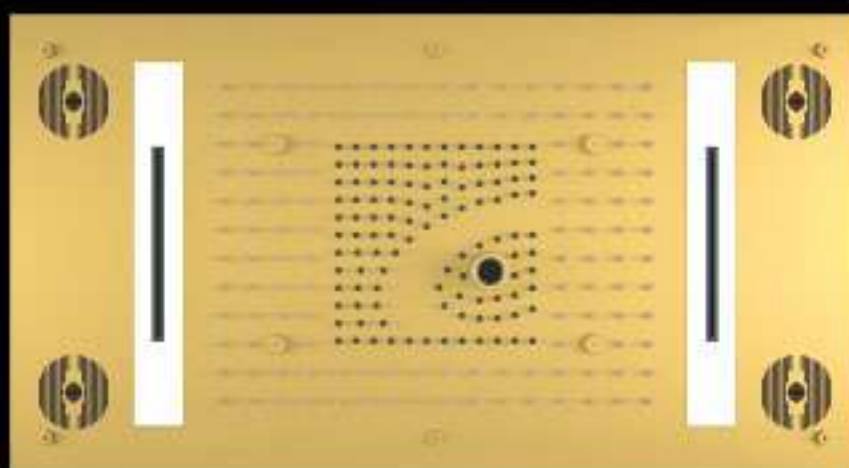

GEMINI MX
Size : 750 x 400 mm

- Music Speaker
- Rain shower
- Column Spray
- Mist
- LED Waterfall
- Chromotherapy
- Remote

COLOR OPTIONS