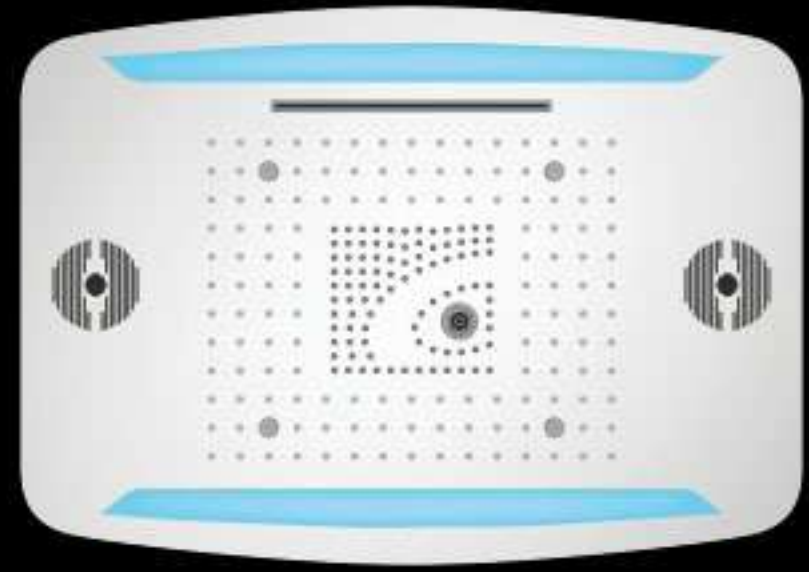

Bluetooth  
Connectivity

Music Speaker

Rain shower

Column Spray

Mist

Dual  
LED Waterfall

Chromotherapy

Remote

# Music Shower

**AMIGO MX**  
Size : 1000 x 750 mm

- Music Speaker
- Rain Shower
- Rain Intense
- Column Spray
- Mist
- Waterfall
- Chromotherapy
- Remote

**MARINO CX**  
Size : 700 x 500 mm

- Music Speaker
- Rain Shower
- Rain Intense
- Column Spray
- Mist
- Waterfall
- Chromotherapy
- Remote