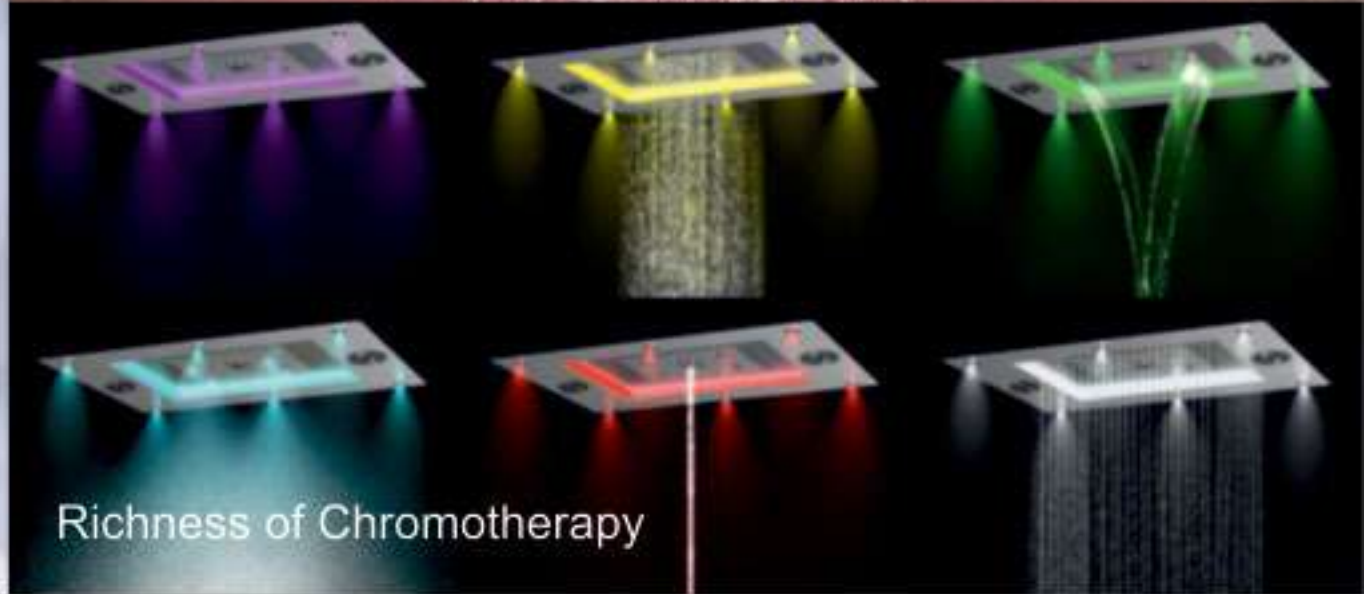

Rejuvenate with Shower & Music Therapy

Richness of Chromotherapy