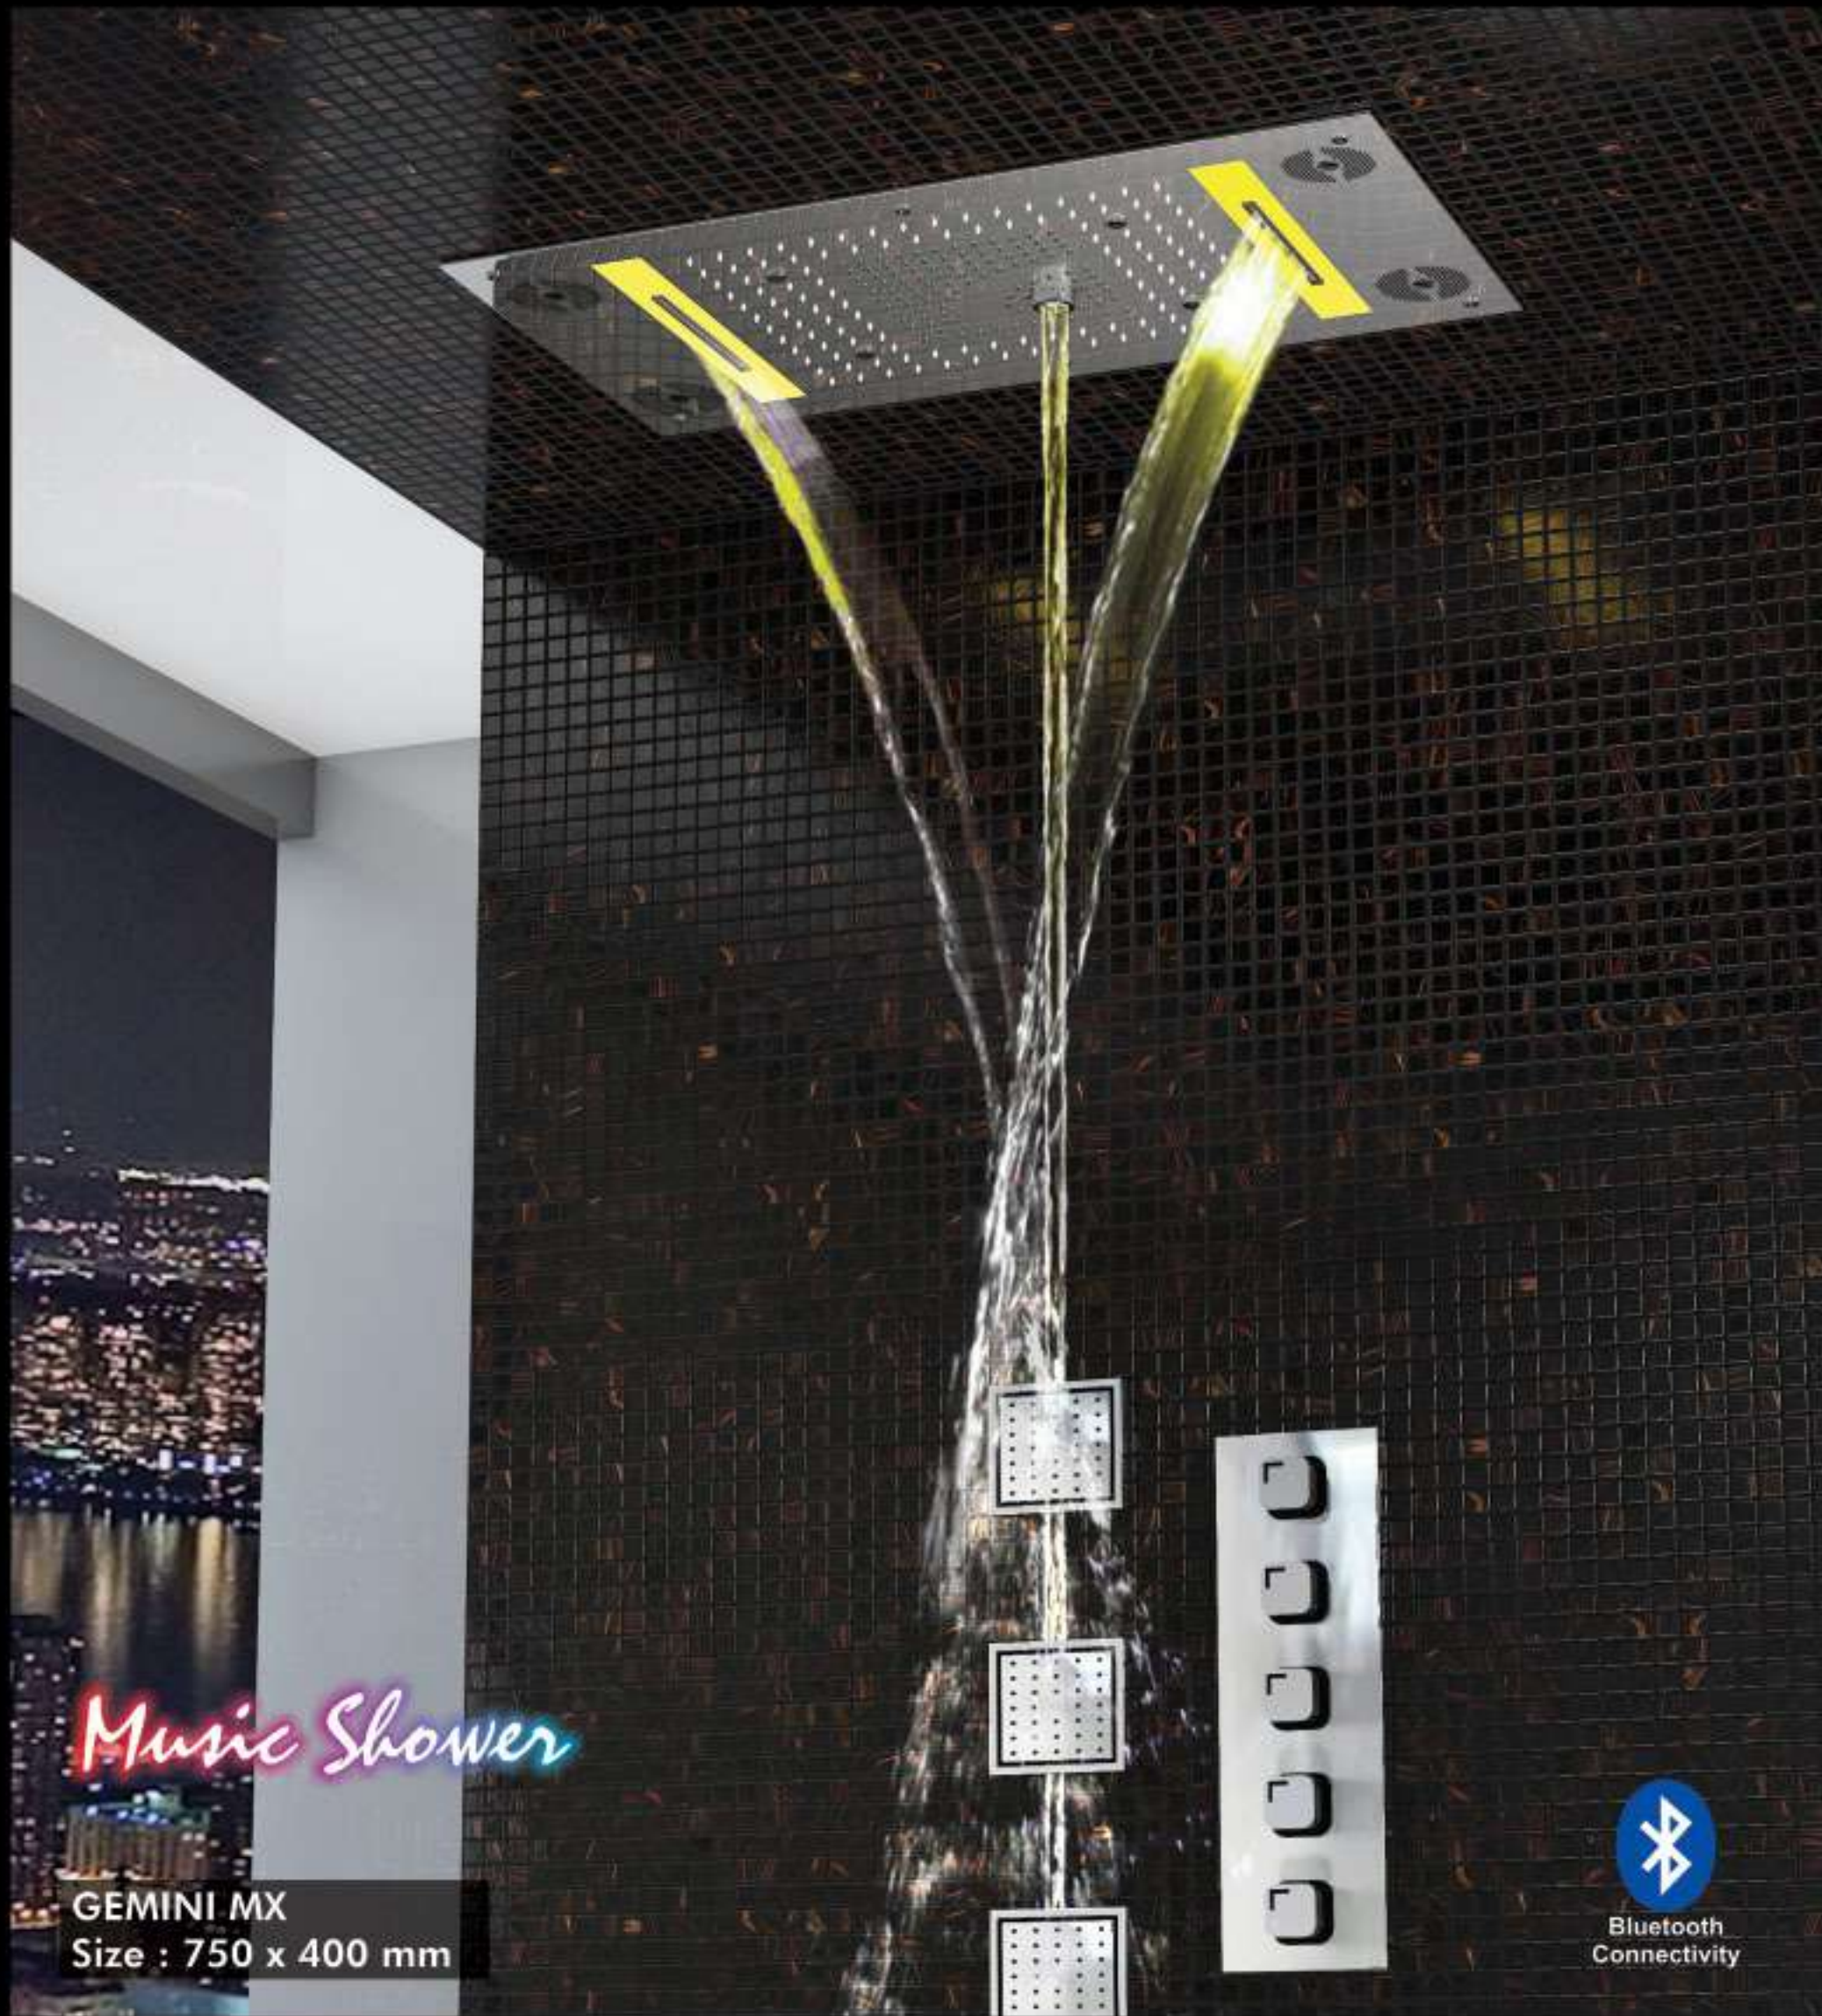

**FUNCTIONS**

COLSTON

WISDOM SMART  
Size : 800 x 600 mm

*Music Shower*

Bluetooth  
Connectivity

Music Speaker

Rain shower

Rain Intense

Mist

Dual  
LED Waterfall

Chromotherapy

Remote

FUNCTIONS

**WISDOM NEXGEN**  
(without chromotherapy)  
Size : 800 x 600 mm

Music Shower

GEMINI MX  
Size : 750 x 400 mm

Bluetooth  
Connectivity

Music Speaker

Rain shower

Column Spray

Mist

Dual  
LED Waterfall

Chromotherapy

Remote