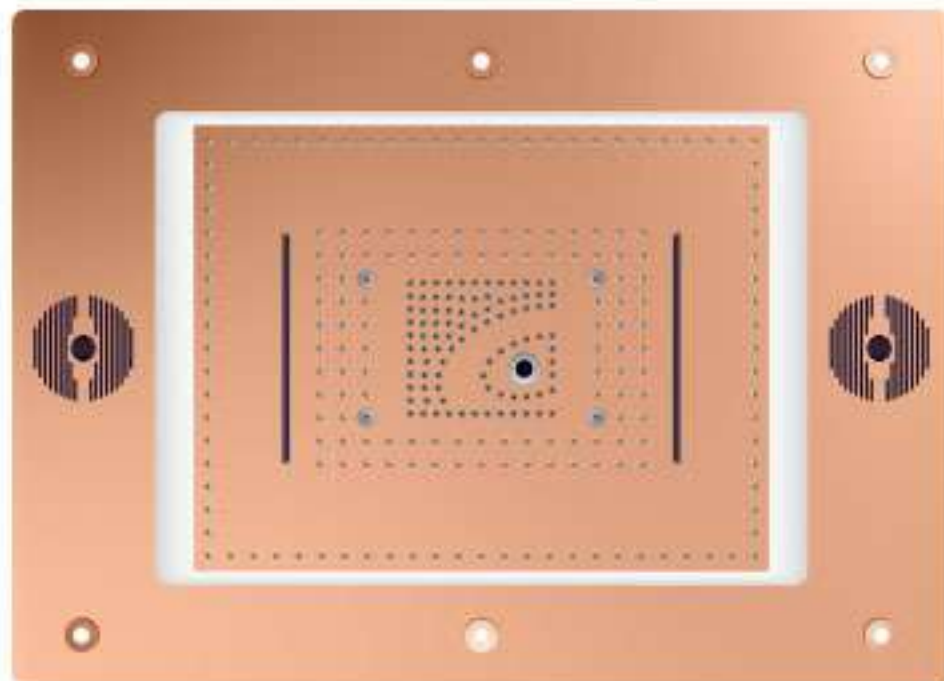

Chromotherapy

**AMIGO MX (PLATINUM BLACK)**  
Size : 1000 x 750 mm

Bluetooth  
Connectivity

GL AMIGO MX (GOLD)

AMIGO MX (ROSE GOLD)

AMIGO MX (BLACK)

COLOR OPTIONS

CHROME