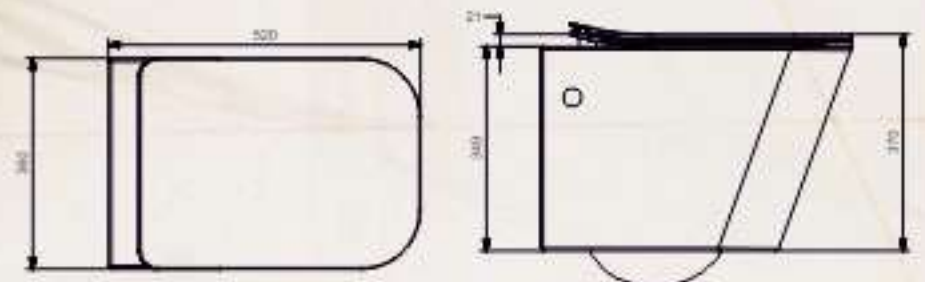

Articles of Rose Gold bathroom lounge are characterised by an elegant detail, but not extreme, contemporary and suitable for any bathroom. Lines and thin edges that define a perfect perimeter.