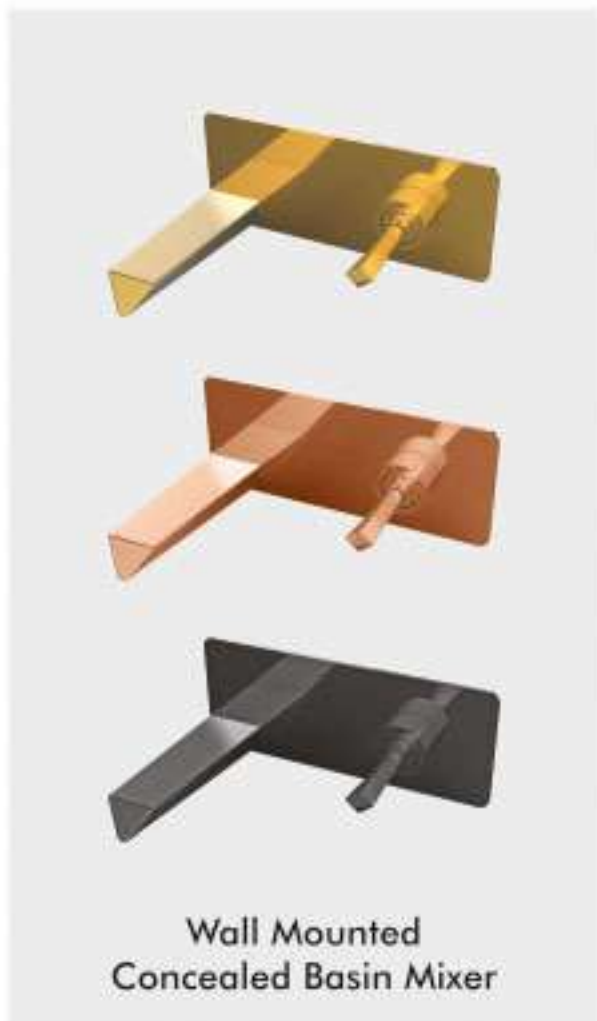

COLORS

Gold

Rose
Gold

Platinum
Black