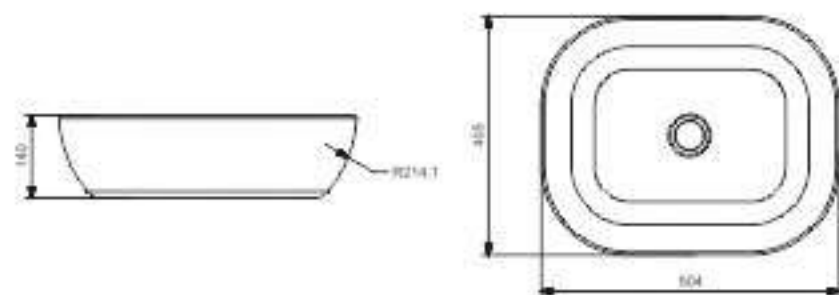

RING (Wash Basin)

Size: 500 x 400 x 140 mm

OVER COUNTER TOP BASIN
Materials: Ceramic