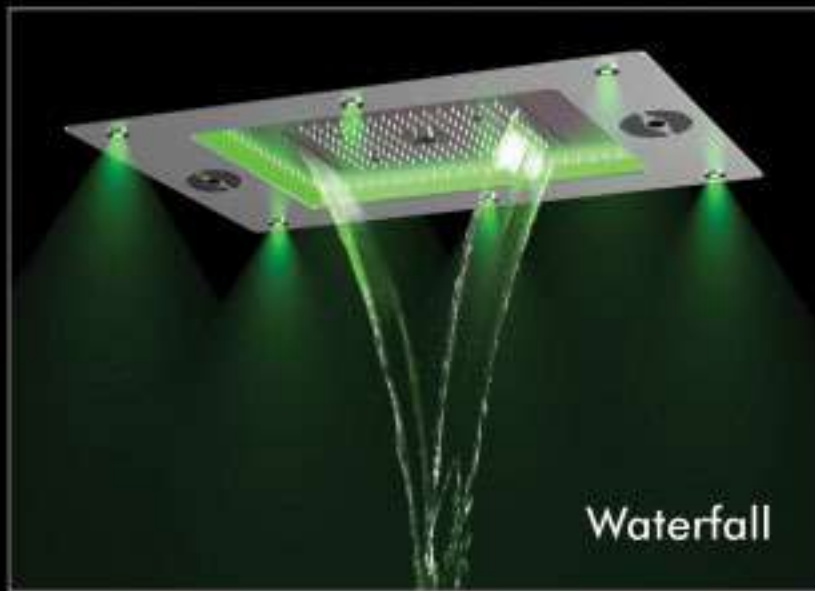

Column

Mist

Rain

AMIGO MX

*Music Shower*

**AMIGO**  
Size : 1000 x 750 mm

  
Bluetooth  
Connectivity

							
Music Speaker	Rain shower	Rain Intense	Column Spray	Mist	Double Waterfall	Dual Chromotherapy	Remote

**FUNCTIONS**

COLSTON

WISDOM SMART  
Size : 800 x 600 mm

*Music Shower*

Bluetooth  
Connectivity

Music Speaker

Rain shower

Rain Intense