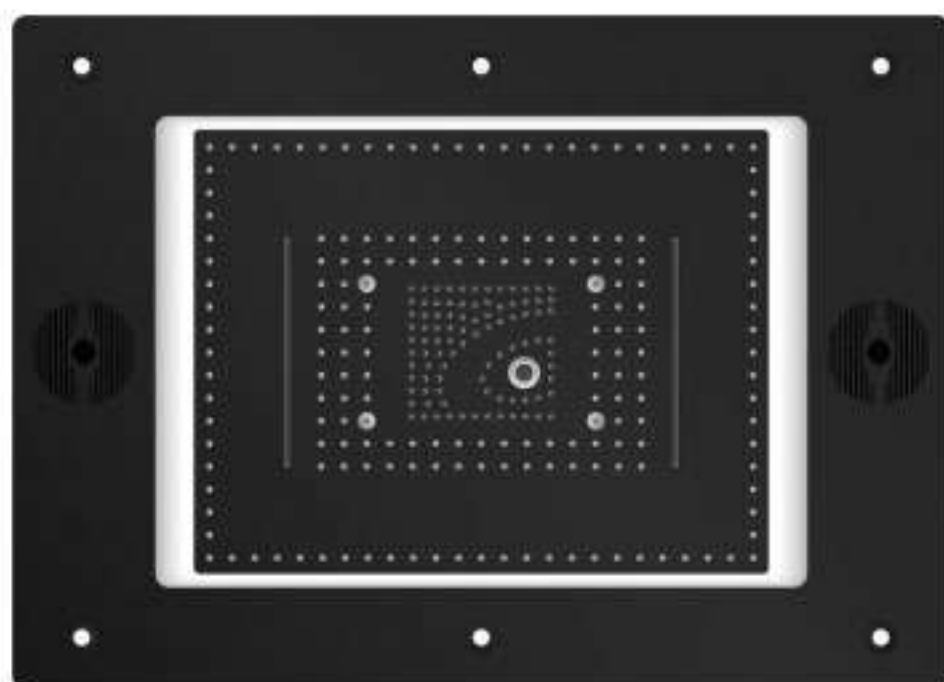

Chromotherapy

**AMIGO MX (PLATINUM BLACK)**  
Size : 1000 x 750 mm

Bluetooth  
Connectivity

GL AMIGO MX (GOLD)

AMIGO MX (ROSE GOLD)

AMIGO MX (BLACK)

COLOR OPTIONS

CHROME