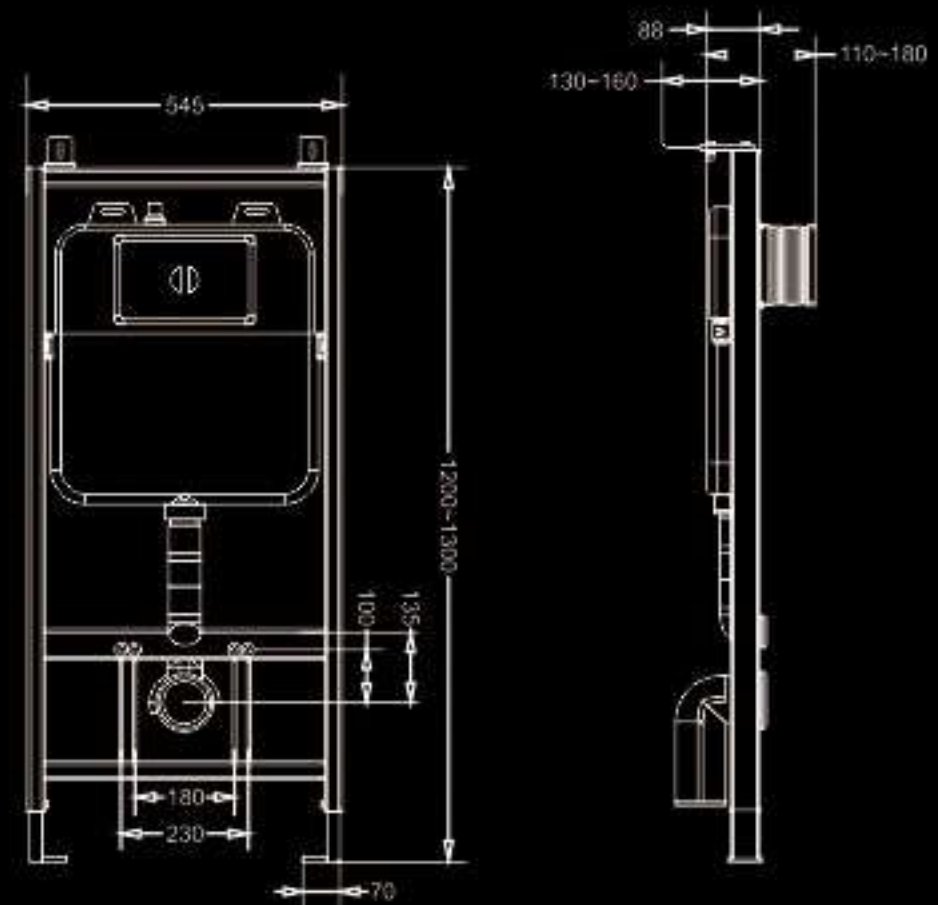

**FLUSH PLATE**  
Size : 270 x 172 mm

**COLOR OPTION:**

Prime White

Matte Cappuccino

Matte Black

**Concealed Tank with  
Flush Plate (full Frame)**

Buying a new cistern that suits your needs and requirements with a water closet, is an integral part of the choosing process. With a wide range of color options available, it can be an uphill task to choose the right one. Water saving takes place by dual flush and delayed filling process.