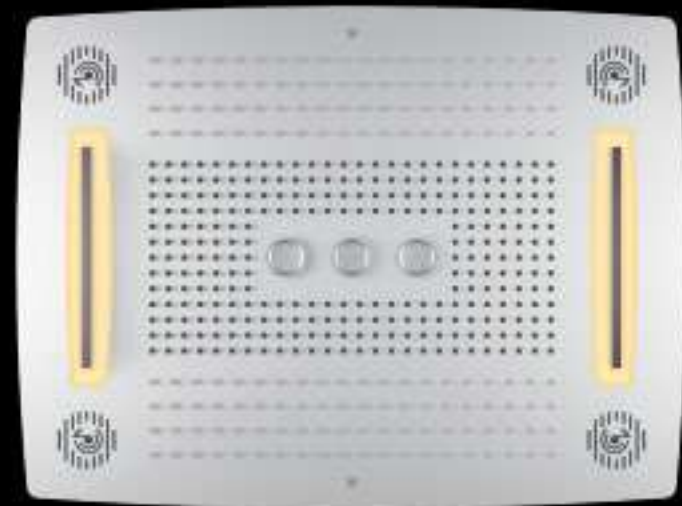

# Music Shower

**AMIGO MX**  
Size : 1000 x 750 mm

- Music Speaker
- Rain Shower
- Rain Intense
- Column Spray
- Mist
- Waterfall
- Chromotherapy
- Remote

**MARINO CX**  
Size : 700 x 500 mm

- Music Speaker
- Rain Shower
- Rain Intense
- Column Spray
- Mist
- Waterfall
- Chromotherapy
- Remote

**GEMINI MX**  
Size : 750 x 400 mm

- Music Speaker
- Rain shower
- Column Spray
- Mist
- LED Waterfall
- Chromotherapy
- Remote

**WISDOM SMART**  
Size : 800 x 600 mm

- Music Speaker
- Rain shower
- Rain Intense
- Mist
- Dual LED Waterfall
- Chromotherapy
- Remote