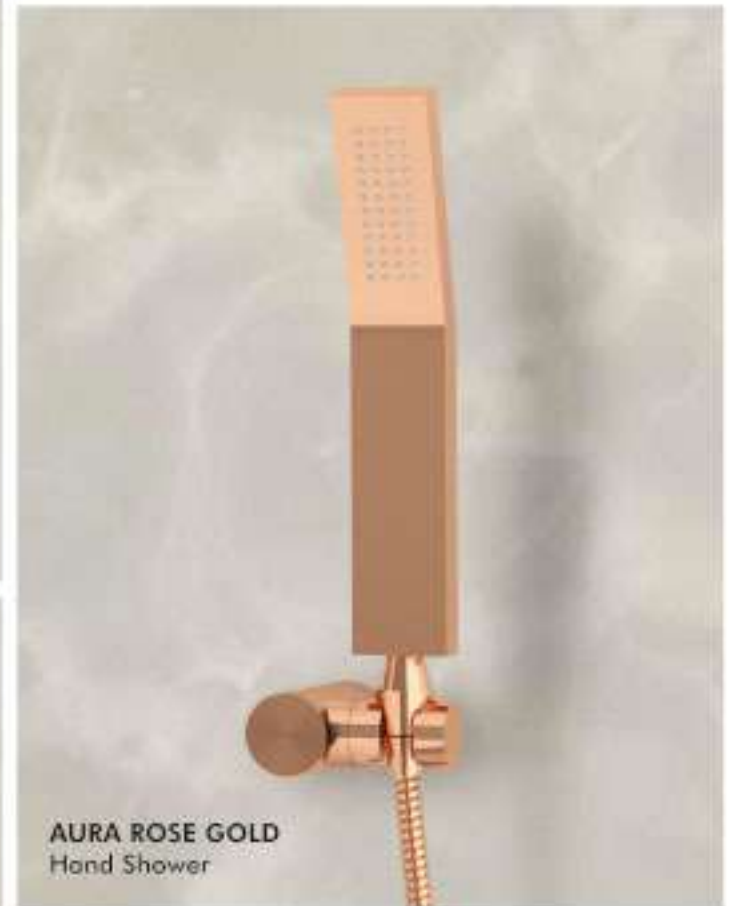

AURA ROSE GOLD
Hand Shower

Our new Aura collection of faucets is perfect in combining both functionality and aesthetics, to create synergies of design in every aspect, and to present this in an elegant way. Each tap with its finishes and shapes can be adapted to any environment

*Customize your Bathroom
with the color you love*