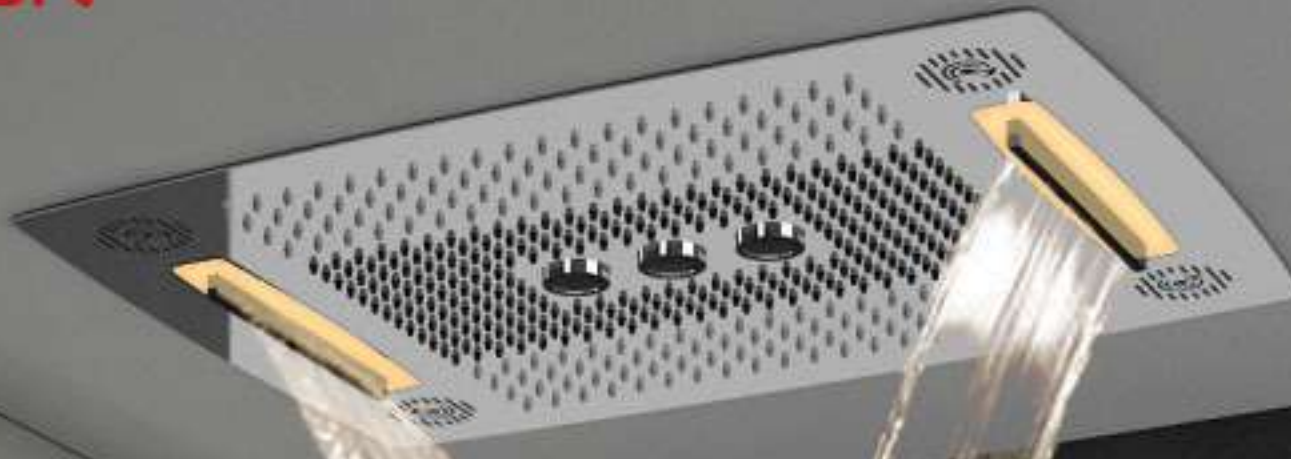

Column

Mist

Rain

AMIGO MX

*Music Shower*

**AMIGO**  
Size : 1000 x 750 mm

  
Bluetooth  
Connectivity

							
Music Speaker	Rain shower	Rain Intense	Column Spray	Mist	Double Waterfall	Dual Chromotherapy	Remote

**FUNCTIONS**

COLSTON

WISDOM SMART  
Size : 800 x 600 mm

*Music Shower*

Bluetooth  
Connectivity

Music Speaker

Rain shower

Rain Intense