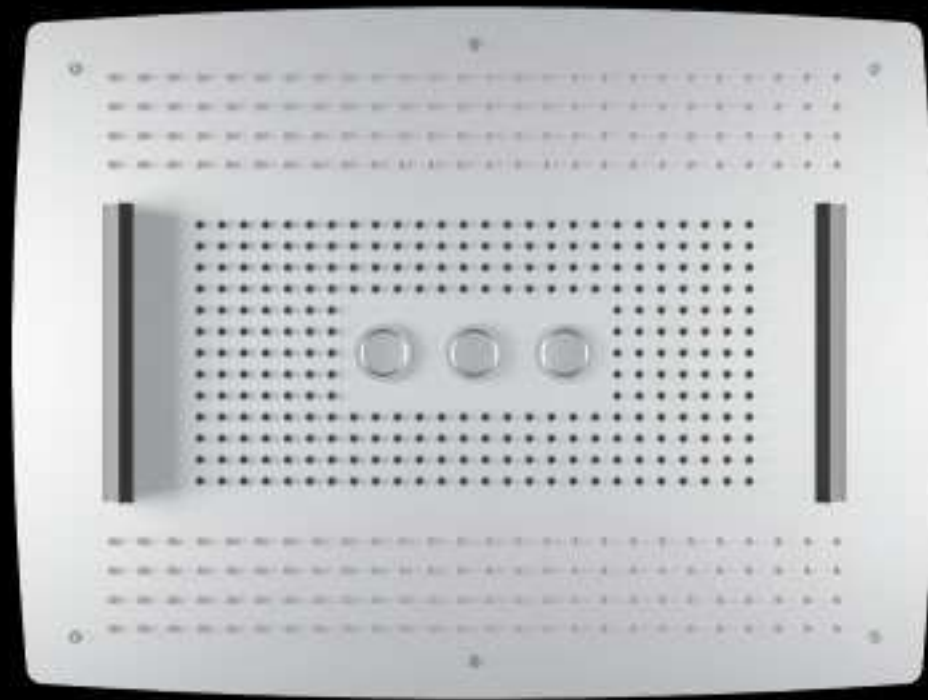

**FUNCTIONS**

COLSTON

WISDOM SMART  
Size : 800 x 600 mm

*Music Shower*

Bluetooth  
Connectivity

Music Speaker

Rain shower

Rain Intense

Mist

Dual  
LED Waterfall

Chromotherapy

Remote

FUNCTIONS

**WISDOM NEXGEN**  
(without chromotherapy)  
Size : 800 x 600 mm

Music Shower

GEMINI MX  
Size : 750 x 400 mm