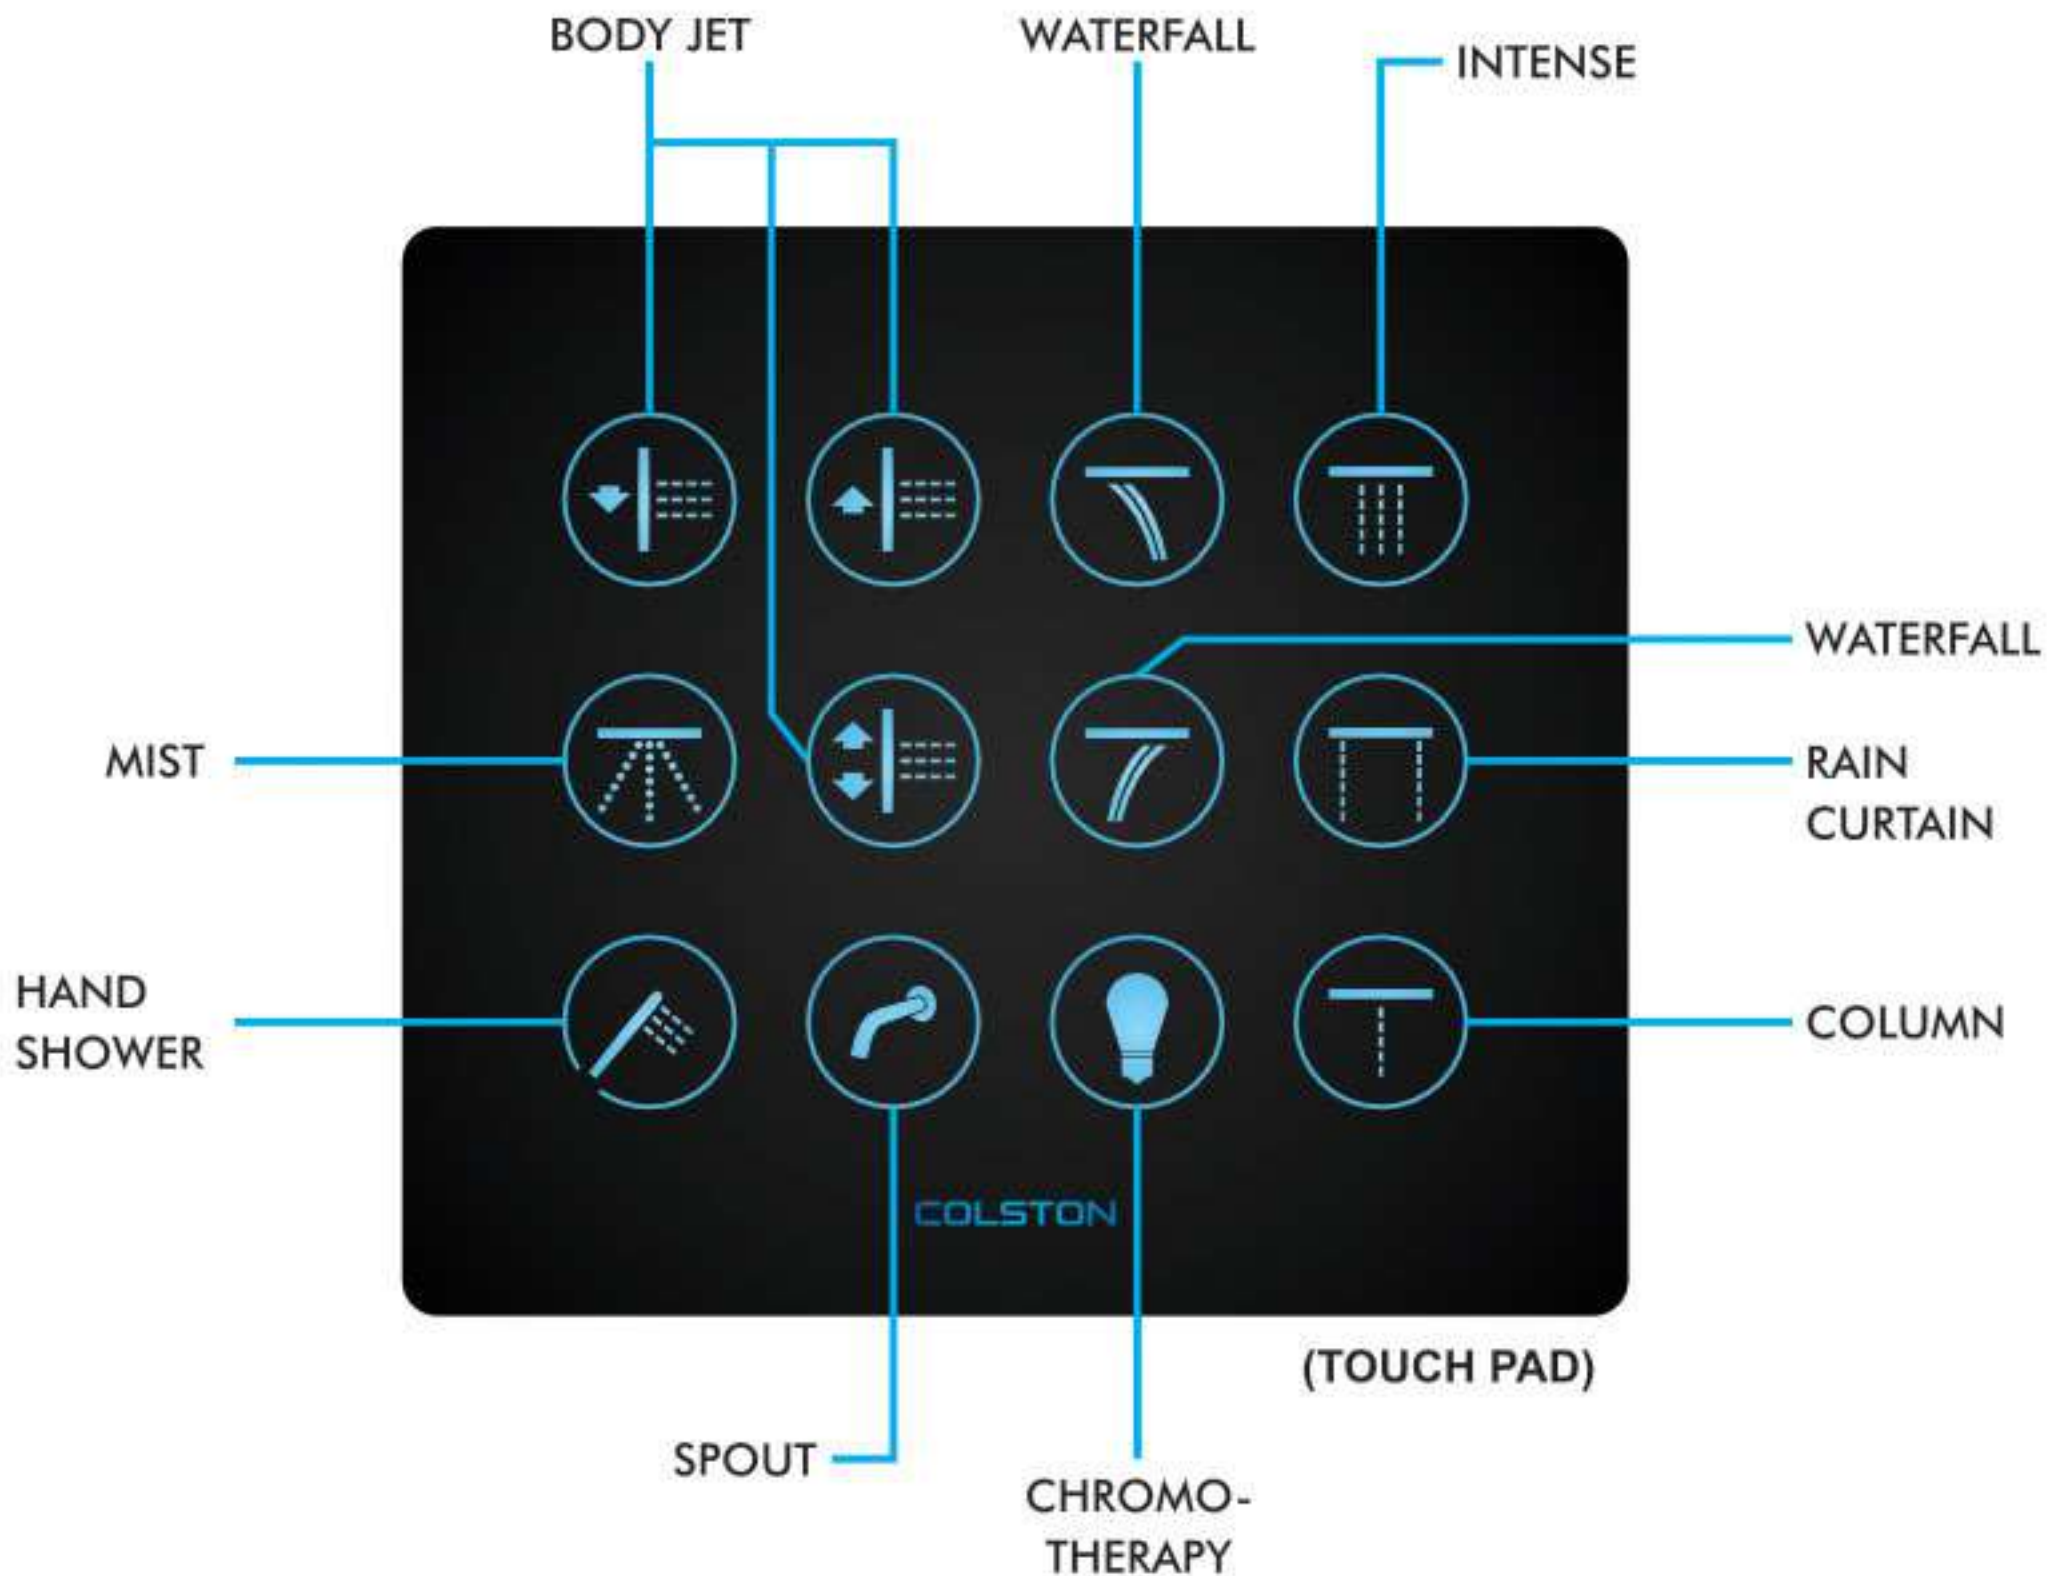

(MAXX TOUCH PAD)

(THERMOSTATIC MIXER)

**MAXX - TOUCH PAD**

**MAXX - THERMOSTATIC MIXER**

**MARINO CX - RAIN SHOWER**  
(BLUETOOTH SPEAKER & CHROMOTHERAPY)

**Features:**

- 10 Functions
- 9 Way Diverter
- 1 Chromotherapy Function
- Soft Touch
- High Flow Discharge

## MAXX TOUCH WATER CONTROL SYSTEM

Maxx touch water control system by Colston is the modern tool to control your bathroom functions smartly and uniquely.

It controls **nine** major **bathing functions** and tenth **one** for the **chromotherapy**.